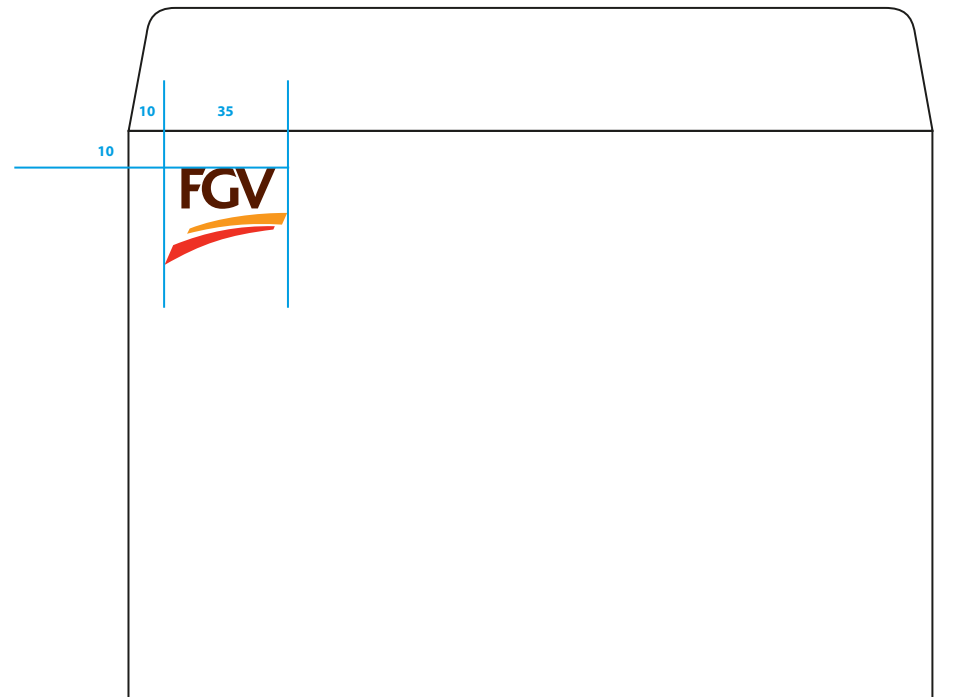

## Typography

**Company Name:** Myriad Pro Bold

Size 7.5pt Tracking -20

**Registered Number:** Myriad Pro Regular

Size 5.5pt Tracking -20

**Address:** Myriad Pro Regular

Size 7.5pt Leading 8.5pt Tracking -20