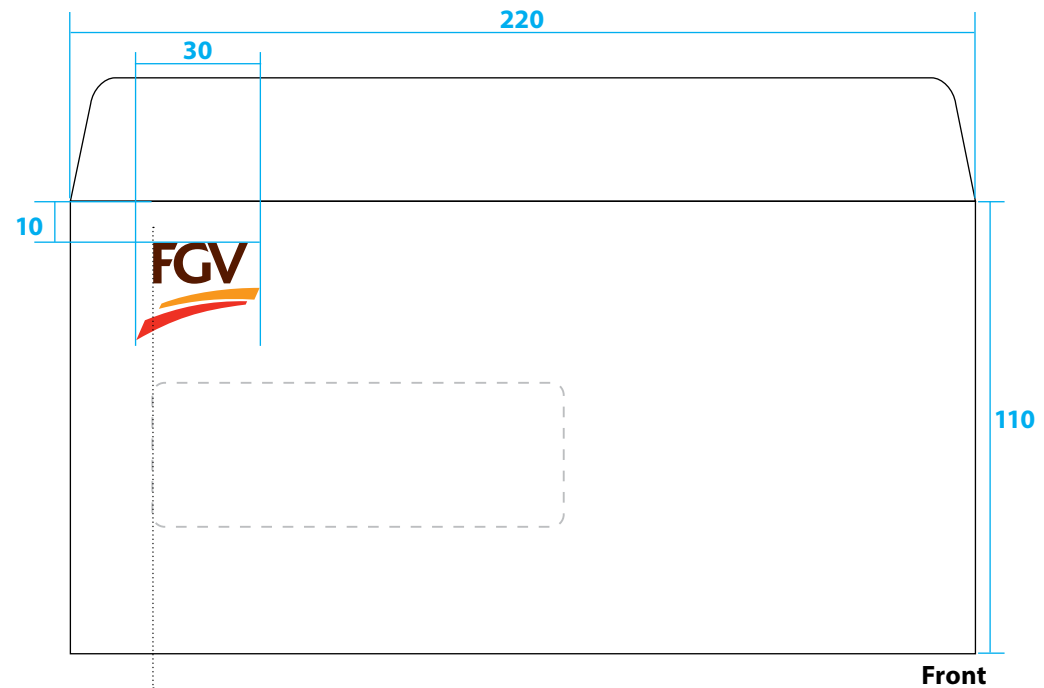

Envelope (DL)

Size

DL 220mm (W) x 110mm (H)

Material specifications

Simili, 100gsm

Colours

Logo: Pantone 4975C, 144C, 485C

Text: Black

Printing Method

Offset

Typography

Company Name: Myriad Pro Bold

Size 7.5pt Tracking -20

Registered Number: Myriad Pro Regular

Size 5.5pt Tracking -20

Address: Myriad Pro Regular

Size 7.5pt Leading 8.5pt Tracking -20

Aligned to the edge of the window or 20mm from the left edge in the absence of a window.