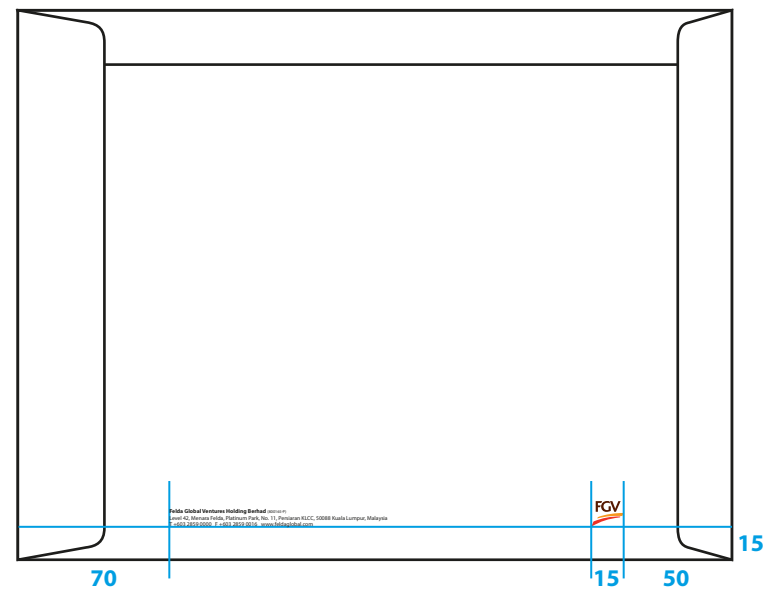

## Size

DL 220mm (W) x 110mm (H)

## Typography

**Company Name:** Myriad Pro Bold

Size 7.5pt Tracking -20

**Registered Number:** Myriad Pro Regular

Size 5.5pt Tracking -20

**Address:** Myriad Pro Regular

Size 7.5pt Leading 8.5pt Tracking -20