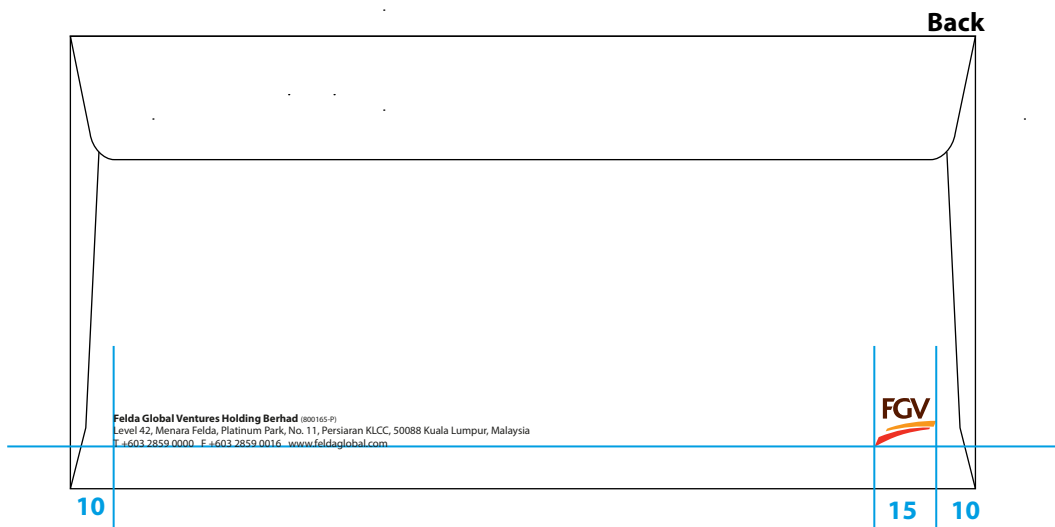

! Please match final printed colours to Pantone colour swatches.

! All measurement are in millimeters.